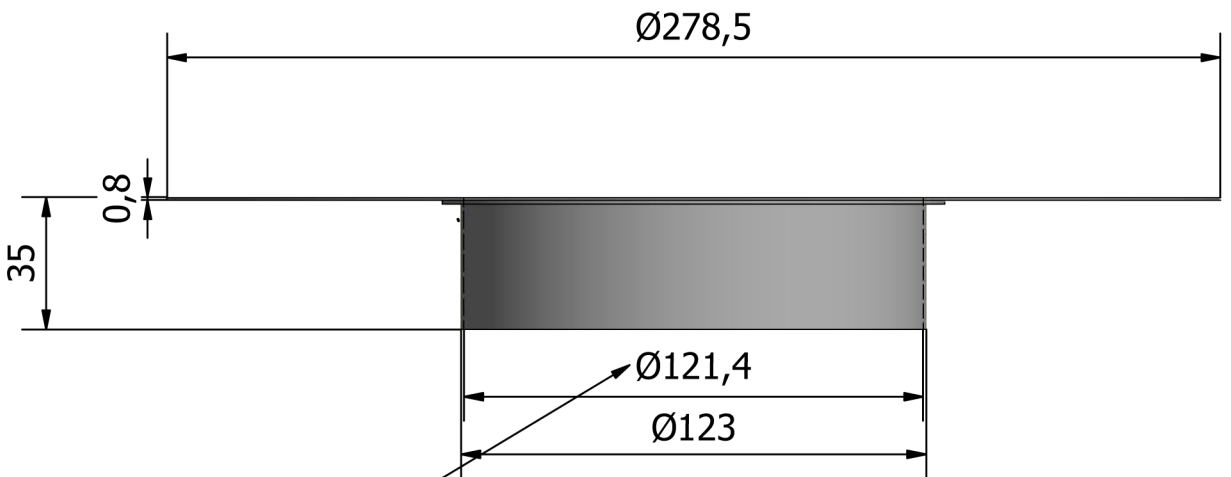

www.shlchimneycowls.co.uk

Spinner Cowl Adaptor 5"

Inner Diameter