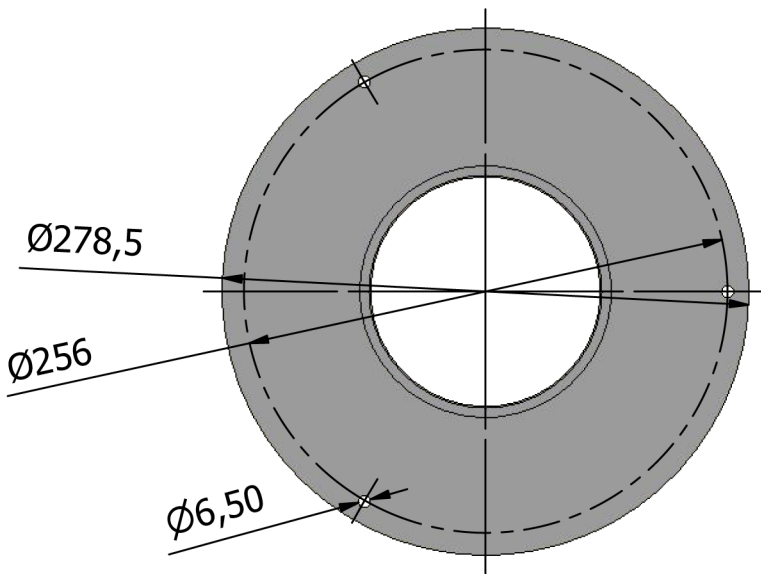

www.shlchimneycowls.co.uk

Spinner Cowl Adaptor 5"

Inner Diameter