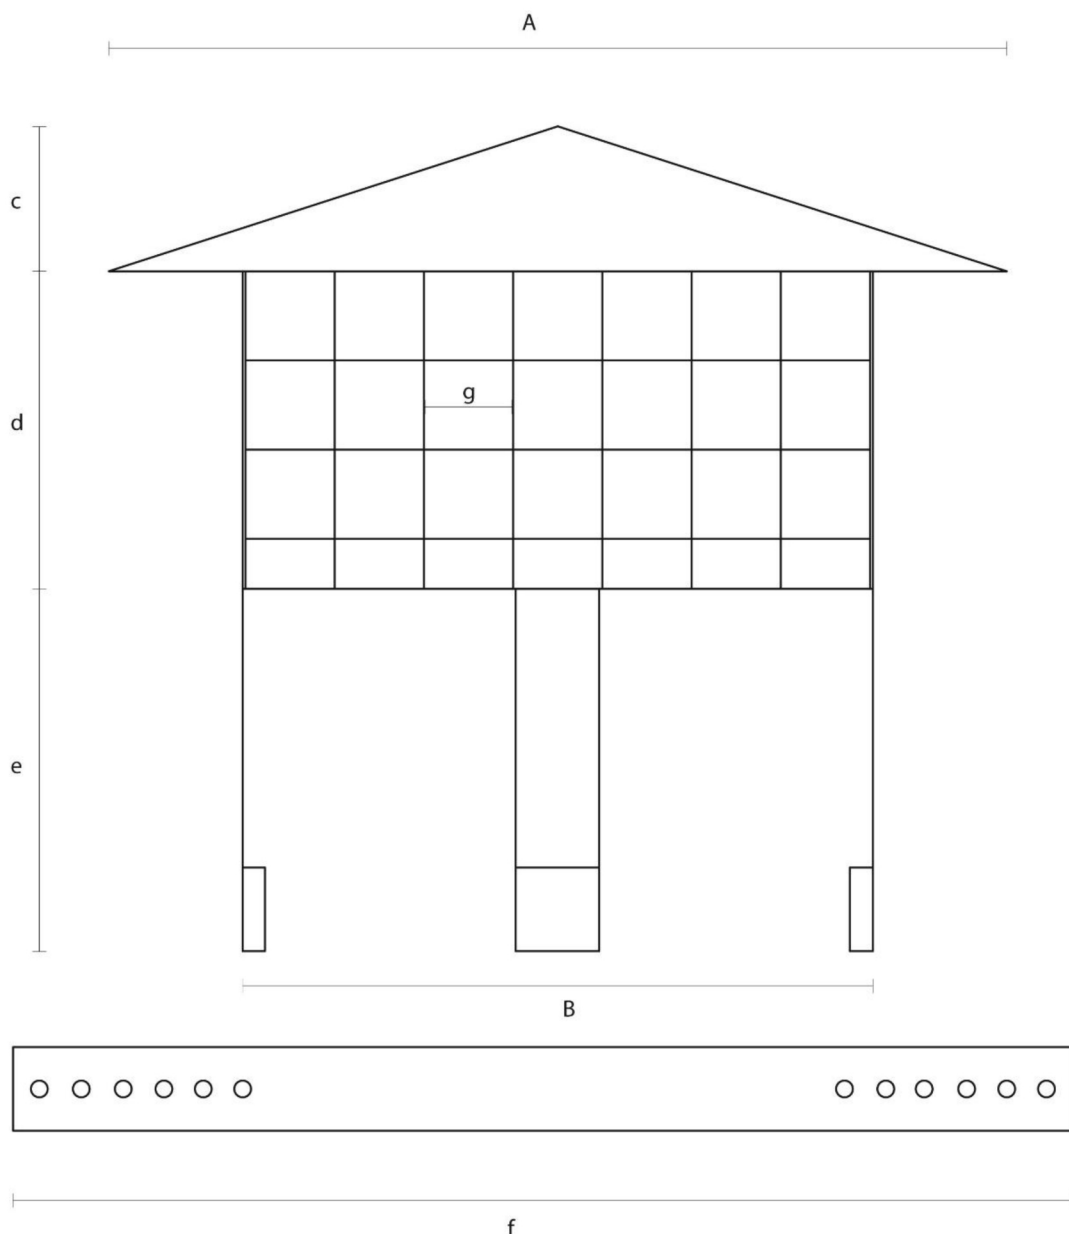

### Anti-Bird / Anti Rain Cowl – 8”- 9”, 10.5”

Scale	Description	200mm/230mm Ø	265mm Ø
A	Cap Ø	325	325
B	Mesh Ø	226	265
c	Cap Height	52	52
d	Mesh Height	114	115
e	Leg Length (Qty of 3)	130 (250)	250
f	Strap Length	1000	1000
g	Mesh Gap	27 x 27	27 x 27