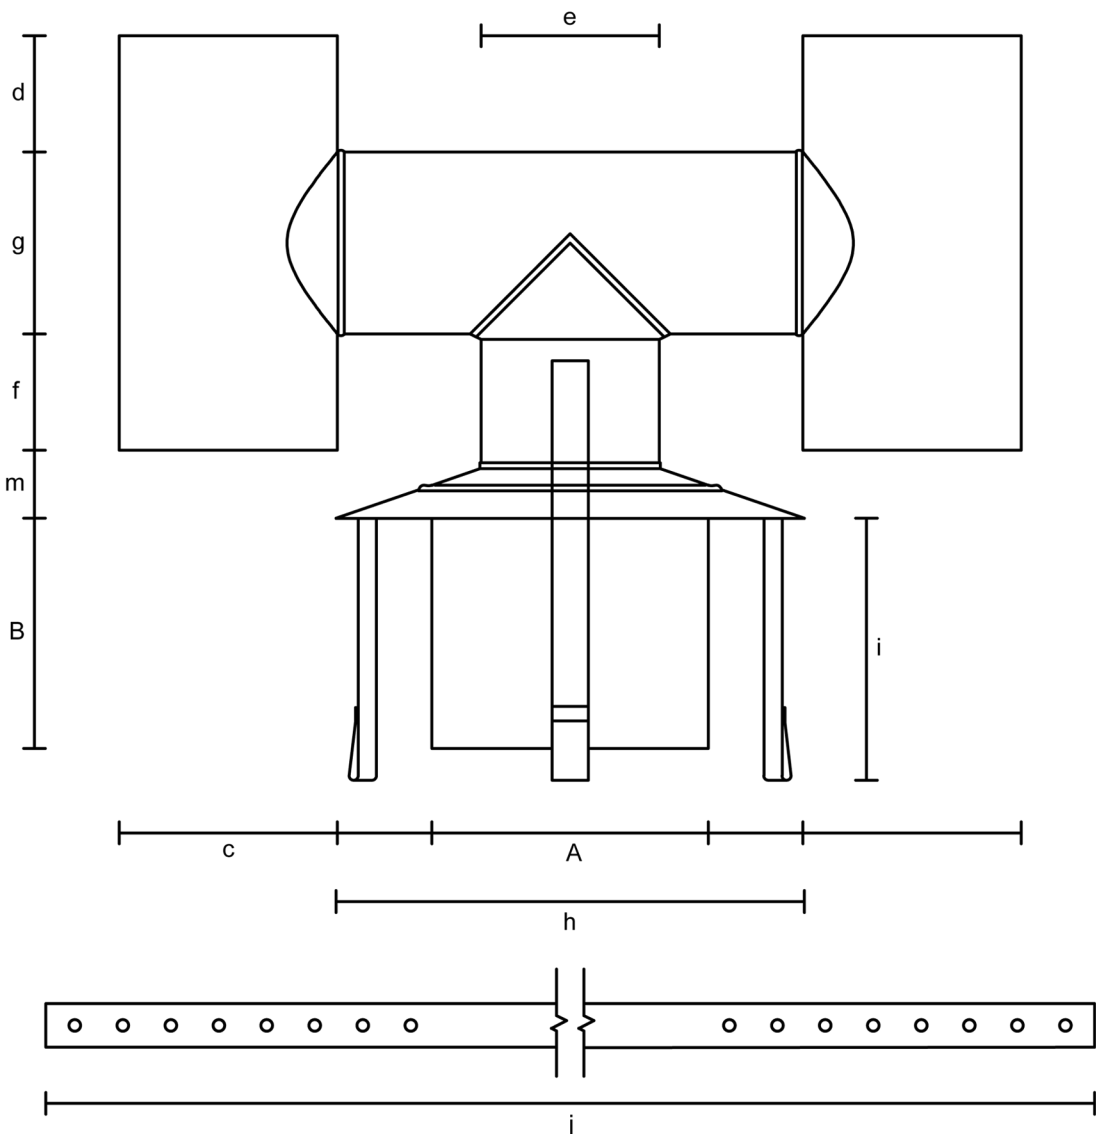

www.shlchimneycowls.co.uk

New H-Cowl

Scale	Description	200mm ϕ
A	Base ϕ	190
B	Base Height	160
c	Vertical Flue ϕ	150
d	Vertical Flue Height	285
e	Central Flue ϕ	122.5
f	Central Flue Height	213.5
g	Horizontal Flue ϕ	125
h	Horizontal Flue Length	425
i	Leg Length (Qty of 3)	180
j	Strap Length	1100
k	Overall Height	490
l	Overall Width	620
m	Offset Height	45