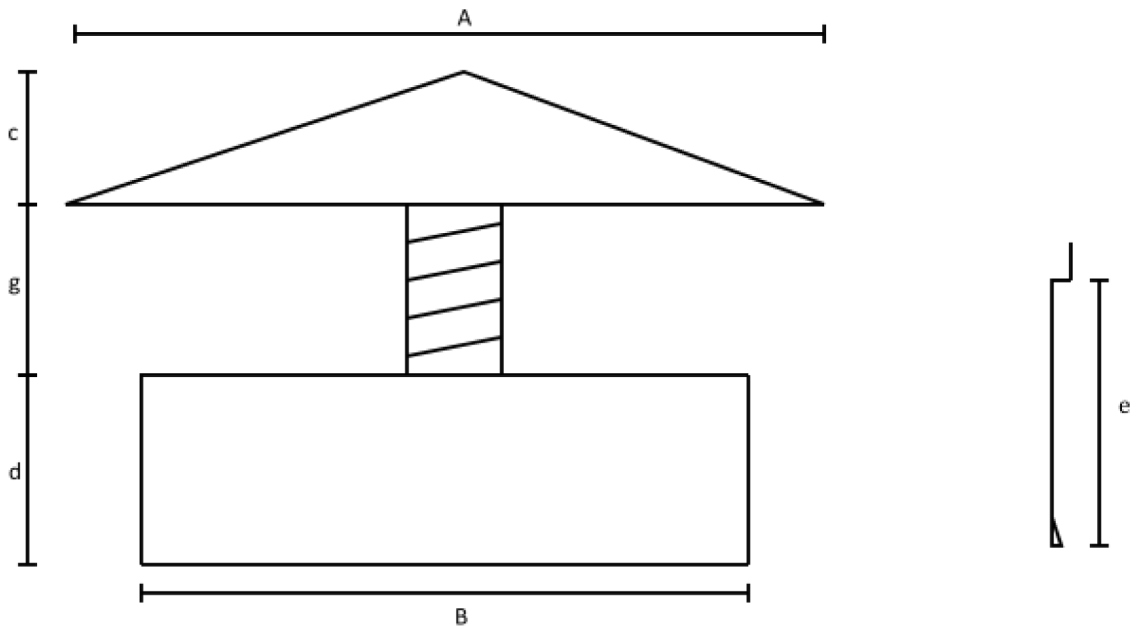

www.shlchimneycowls.co.uk

Chimney Control – 8”

Scale	Description	200mm
A	Cap ϕ	305
B	Base ϕ	200
c	Cap Height	52
d	Base Height	90
e	Leg Length (Qty of 3)	100
f	Strap Length	900
g	Opening Height	90
i	Chain Length	10 meters